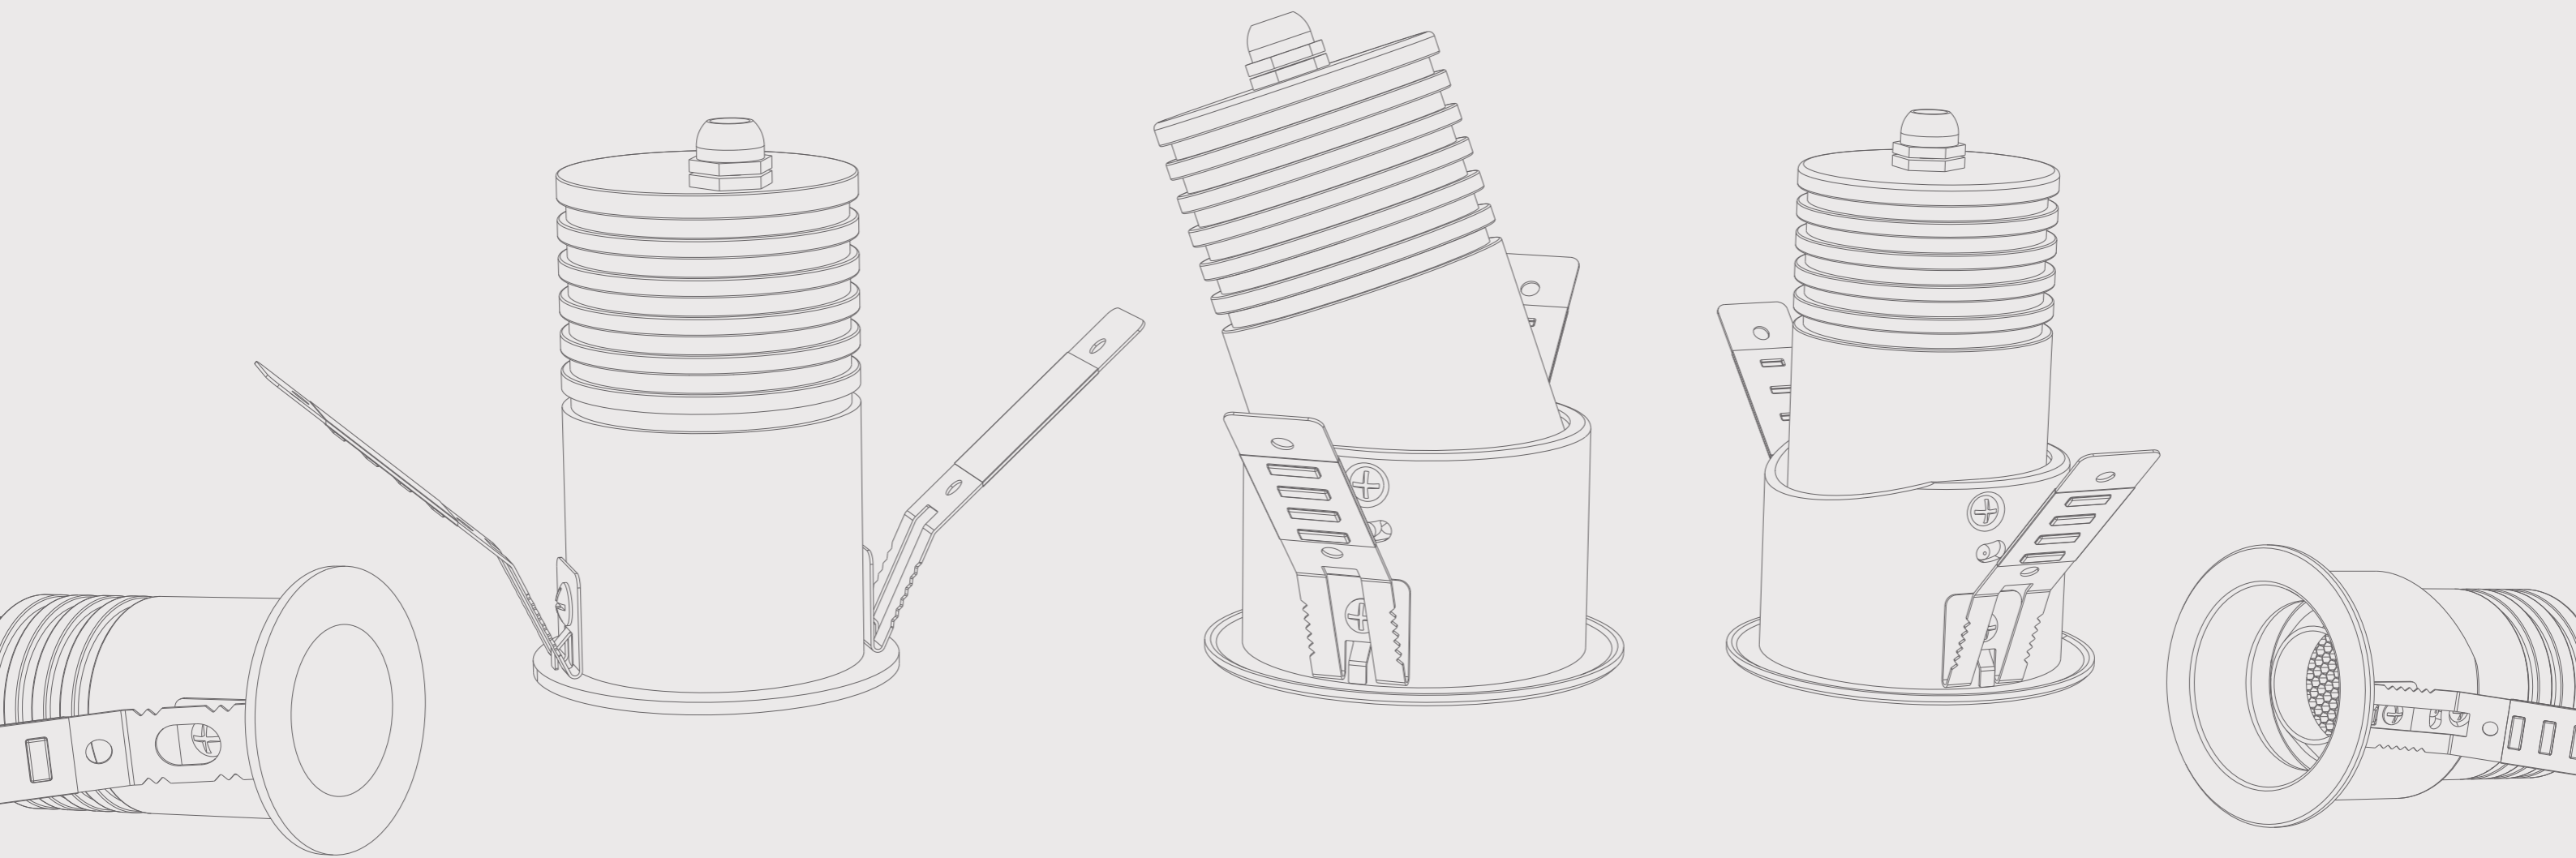

纯铜系列

三谷照明高端天花灯

INTEODUCTION

Sangu Lighting Technology Company is a company focusing on the research and development, production, sales and service of linear combination lighting system.

Located in Zhongshan City, Guangdong Province, the company has two brands of sgcombin and bahobani. Its main products are linear combination lighting system products such as magnetic track combination lighting, 360° flexible, hard tube lighting and 120° flexible lighting. And We also support the personalized designs.